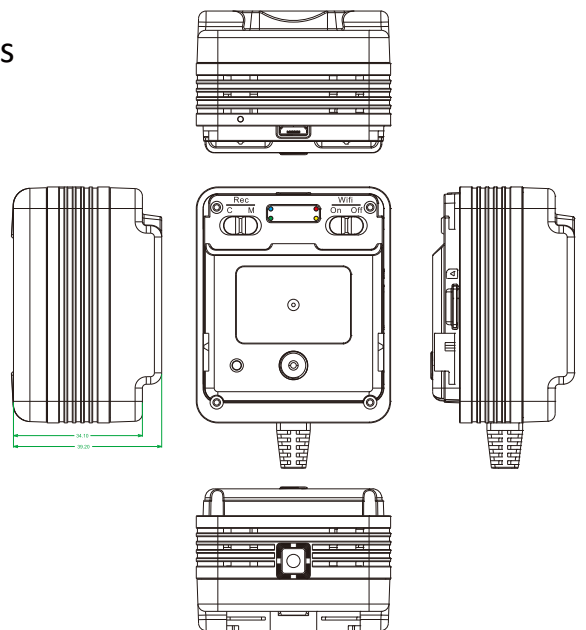

PV-AC20uni

Industry's First Innovation! USB Charger DVR with Wi-Fi

Watch live view video on your phone!

Feature

- Built-in Wi-Fi allows you to control, view, and download video from your smartphone
- Remotely control, view, and download video from your smartphone/tablet anywhere in the world
- Multi-nation USB charger for US/UK/EU/Australia plugs
- Appears as a normal AC adapter with built in DVR and camera
- Powered by AC outlet - no batteries needed!
- Records at 1080p/720p/WVGA @ 30fps
- Takes up to a 32GB SD card

Product Sketch

Specification

Built in Image Sensor	1/2.9" progressive CMOS sensor
Sensor Resolution	2000x1121
Sensor Sensitivity	0.1 Lux @ F 2.0
Lens F/No.	F2.0
Focal Length	4.3mm
Angle of view	78°
Algorithm	H.264, JPEG
File Format	MOV, JPG
Video Recording mode	Auto/Manual/Motion Detection
Recording Capability	1920x1080/1280x720/848x480
Frame Rate	Up to 30fps
Photo Capability	2M(1600x1200)
Wifi	Built-in WiFi Module(IEEE 802.11b/g/n)
Memory type	Micro SD Card (Support SDHC max=32GB)
Data interface	Mini USB 2.0
Date/Time Table	YYYY/MM/DD, HH:MM:SS
Power Input	AC 100-240V
Dimension	63x52x40mm
Recording Time	500min @ 1920x1080 (16G card)
Weight	97g