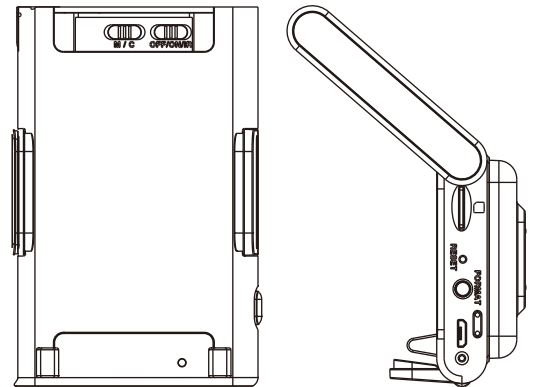

Specification

Built-in Camera Module	
Built-in Image Sensor	1/3" progressive CMOS sensor
Sensor Resolution	2304x1536
Sensor Sensitivity	3.3 Lux @ F 2.0 (IR OFF)
Lens F/No.	F3.2
Focal Length	4mm
Angle of View	66°
Video Spec.	
Algorithm	H.264
File Format	MOV
Video Recording Mode	Manual
Recording Capability	1920x1080
Frame Rate	Up to 30 fps
Photo Capability	5M (2952x1944)
Wi-Fi Spec.	
Wi-Fi	Built-in Wi-Fi Module (IEEE 802.11b/g/n)
Wi-Fi Protocol	RTSP
Storage & I/O	
Memory Type	Memory Card (Support up to 32GB)
Data Interface	Mini USB 2.0
Misc.	
Date/Time Table	YYYY/MM/DD, HH:MM:SS
Snapshot	recording and playback video (via smartphone)
Power	
Power Input	DC 5V
Power Consumption	350mA-380mA (IR OFF) (IR ON+330mA)(Wi-Fi OFF) (Wi-Fi ON+80mA)
Charging Time	120 min (800mA)
Battery Input	DC 3.7V / 1350 mA high polymers battery (XK384085)
Battery Lifetime	1080P (Wi-Fi OFF) (IR OFF)180min 1080P (Wi-Fi ON) (IR OFF)150min 1080P (Wi-Fi OFF) (IR ON)100min 1080P (Wi-Fi ON) (IR ON)80min 720P (Wi-Fi OFF) (IR OFF)195min 720P (Wi-Fi ON) (IR OFF)165min 720P (Wi-Fi OFF) (IR ON)115min 720P (Wi-Fi ON) (IR ON)95min WVGA (Wi-Fi OFF) (IR OFF)210min WVGA (Wi-Fi ON) (IR OFF)180min WVGA (Wi-Fi OFF) (IR ON)130min WVGA (Wi-Fi ON) (IR ON)110min
Recording Time	160min @ 1920x1080 resolution (16GB memory card)
Physical	
Dimension	110x105x36 (mm)
Weight	117g