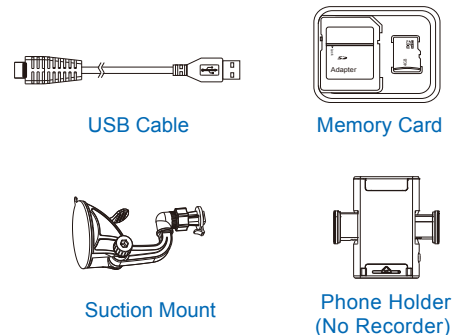

Standard Accessories

CE/FCC Certified

*Specifications are subject to change without prior notice.